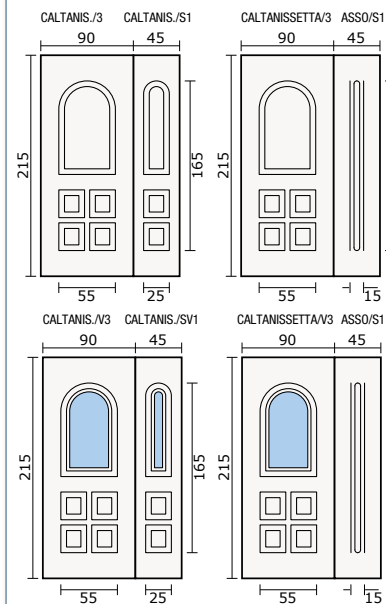

vetro SS - SS glass

vetro FN - FN glass

vetro FD - FD glass

vetro FN - FN glass

vetro FD - FD glass