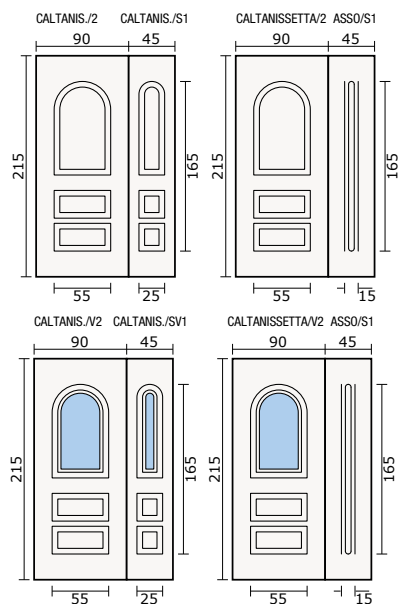

vetro SS - SS glass

vetro FN - FN glass

vetro FD - FD glass

vetro FN - FN glass

vetro FD - FD glass