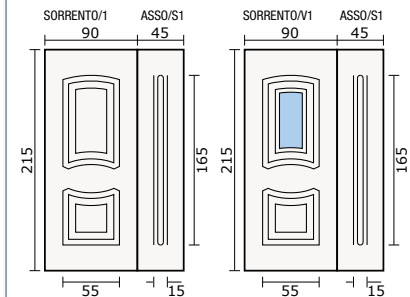

SORRENTO/V1
vetro SS - SS glass
maniglia A 417 PVD - handle A 417 PVD

SORRENTO/V1
vetro FN - FN glass
maniglia A 314 - handle A 314

vetro SS - SS glass

vetro FN - FN glass

vetro FD - FD glass

A 320
ottone classico