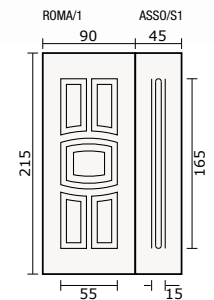

A 415
ottone PVD