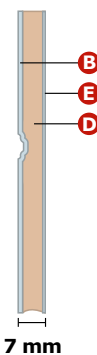

Pannelli per Porte Blindate

Panels for Blind Doors

RPB
Rivestimento
Porte Blindate

LEGENDA:

B - Lamiera in alluminio inciso
D - Isolamento in MDF
E - Lastra in alluminio verniciato

MISURE STANDARD

Pannelli anta grande cm 95 x 215
Pannelli anta piccola cm 45 x 215

MISURE A RICHIESTA

Pannelli anta grande cm 110 x 230
Pannelli anta piccola cm 55 x 230

KEY:

B - Grooved aluminium sheeting
D - MDF insulation
E - Sheet in painted aluminum

STANDARD MEASURES

Panels for large doors cm 95 x 215
Panels for small doors cm 45 x 215

ON SPECIAL REQUEST MEASURES

Panels for large doors cm 110 x 230
Panels for small doors cm 55 x 230