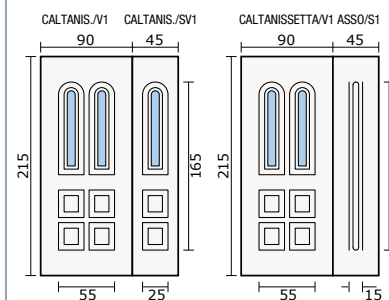

CALTANISSETTA/V1
vetro FD - FD glass
maniglia A 460 PVD - handle A 460 PVD

CALTANISSETTA/1
maniglia A 515 - handle A 515

vetro SS - SS glass

vetro FN - FN glass

vetro FD - FD glass

vetro FN - FN glass

vetro FD - FD glass