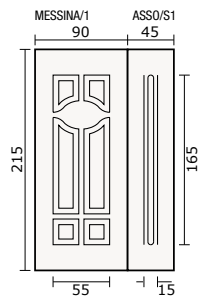

MARSALA/1
maniglia A 417 PVD - handle A 417 PVD