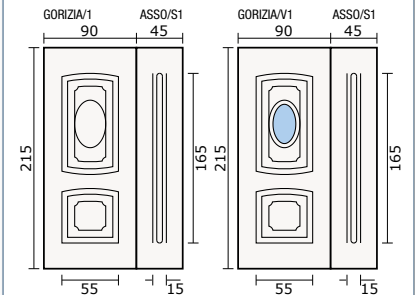

MODELLO BREVETTATO

MODELLO BREVETTATO