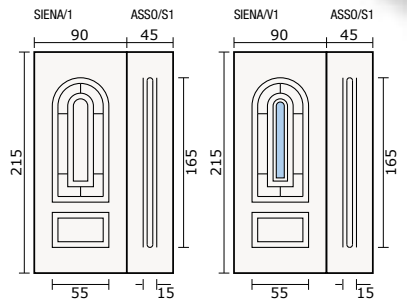

SERIE SILEA

vetro SS - SS glass

vetro FN - FN glass

vetro FD - FD glass

A 514
cromo
lucido-satinato

SIENA/V1
vetro SS - SS glass
maniglia A 560 - handle A 560

SIENA/V1
vetro FN - FN glass
maniglia A 514 - handle A 514