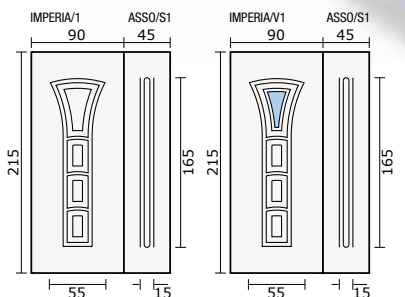

LODI/V1
vetro FD - FD glass
maniglia A 415 PVD - handle A 415 PVD

vetro SS - SS glass

vetro FN - FN glass

vetro FD - FD glass

A 470
ottone PVD

14

IMPERIA/V1
vetro FD - FD glass
maniglia A 560 - handle A 560