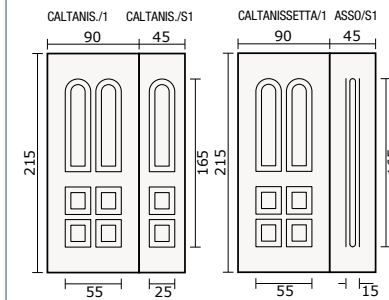

SERIE CAGLIARI

MODELLO
BREVETTATO

PANNELLI PER PORTE D'INGRESSO

SERIE CALTANISSETTA/1