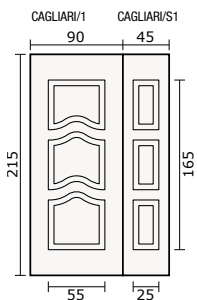

CALTANISSETTA/V1
vetro FD - FD glass
maniglia A 460 PVD - handle A 460 PVD

CALTANISSETTA/1
maniglia A 515 - handle A 515

vetro SS - SS glass

vetro FN - FN glass

vetro FD - FD glass

vetro FN - FN glass

vetro FD - FD glass