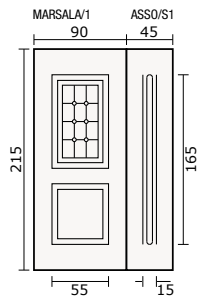

MODELLO BREVETTATO

PANNELLI PER PORTE D'INGRESSO

MODELLO BREVETTATO