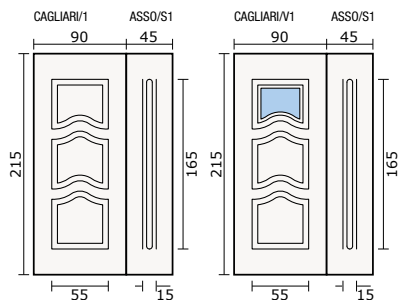

SERIE CAGLIARI

MODELLO
BREVETTATO

PANNELLI PER PORTE D'INGRESSO

SERIE CALTANISSETTA/1