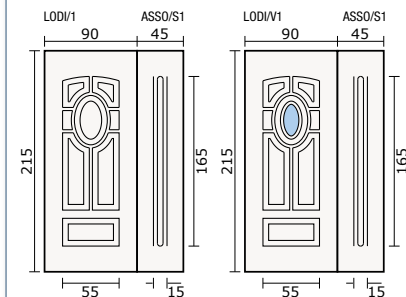

SERIE IMPERIA

MODELLO BREVETTATO

PANNELLI PER PORTE D'INGRESSO

MODELLO BREVETTATO

SERIE LODI

A 470
ottone PVD

14

A 425
ottone PVD

15