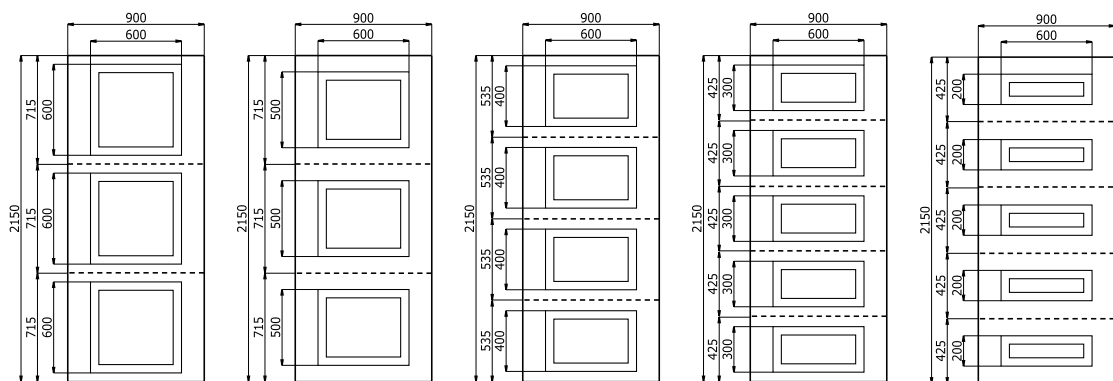

Multi/1   Multi/2   Multi/3   Multi/4   Multi/5