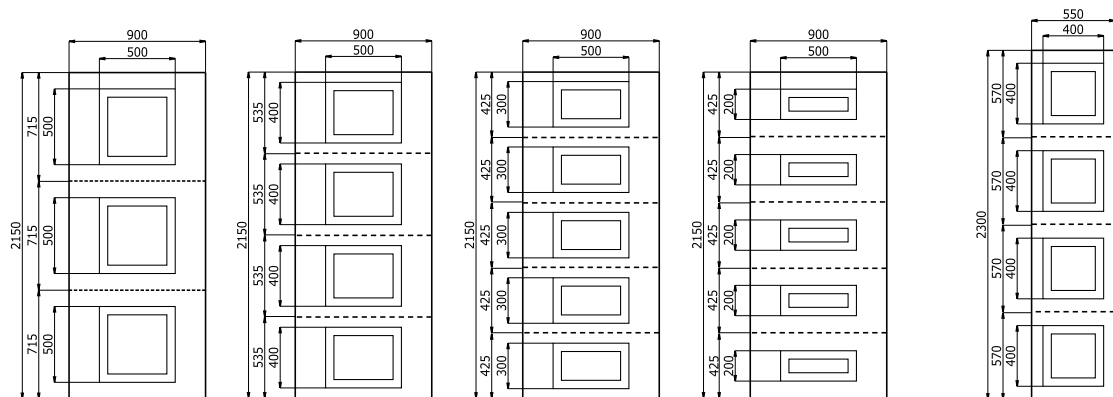

Multi/6   Multi/7   Multi/8   Multi/9   Multi/10