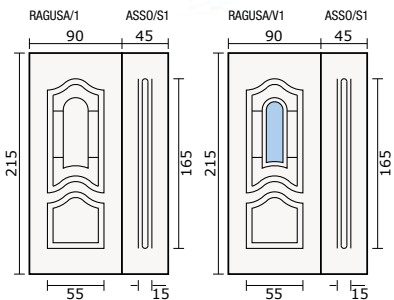

MODELLO BREVETTATO

vetro SS - SS glass

vetro FN - FN glass

vetro FD - FD glass

A 525
cromo
lucido-satinato

RAGUSA/V1
vetro SS - SS glass
maniglia A 516 - handle A 516

RAGUSA/V1
vetro FN - FN glass
maniglia A 470 PVD - handle A 470 PVD