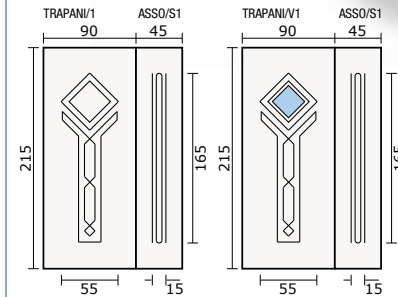

TRAPANI/V1
vetro FN - FN glass
maniglia A 470 PVD - handle A 470 PVD

TAORMINA/1
maniglia A 330 - handle A 330

TAORMINA/1
maniglia A 314 - handle A 314

TRAPANI/V1
vetro FD - FD glass
maniglia A 314 - handle A 314

TRAPANI/1
maniglia A 515 - handle A 515

A 330
ottone classico

A 430
ottone PVD

A 530
cromo satinato

vetro SS - SS glass

vetro FN - FN glass

vetro FD - FD glass

A 470
ottone PVD