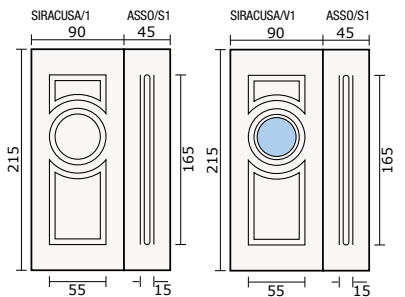

SERIE SORRENTO

vetro SS - SS glass

vetro FN - FN glass

vetro FD - FD glass

A 540
cromo
lucido-satinato

SIRACUSA/V1
vetro SS - SS glass
maniglia A 415 PVD - handle A 415 PVD

SIRACUSA/V1
vetro FN - FN glass
maniglia A 517 - handle A 517